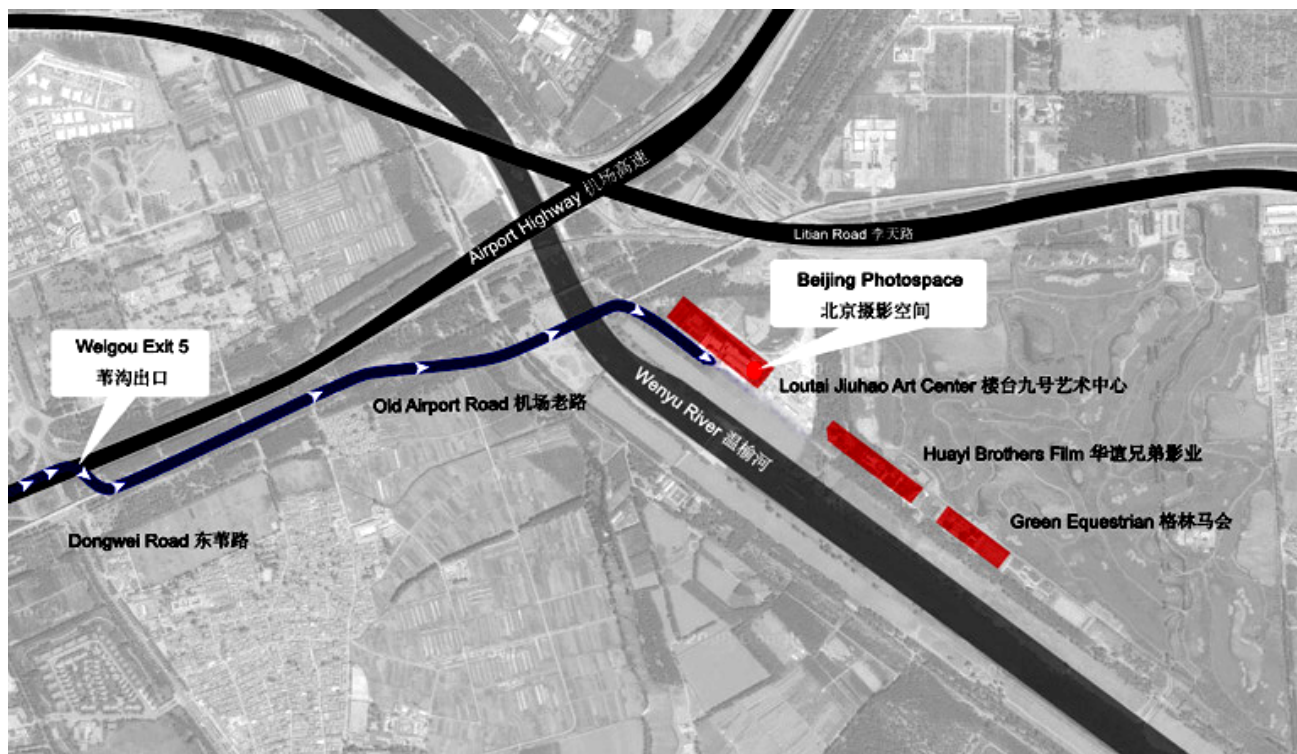

MAP/地图

Address: No.6, Loutai Jiu hao Art Center, Wenyuheduan, Tianzhu, Shunyi Distr. Beijing

北京顺义区天竺温榆河段楼台九号艺术中心六号

Tel: +86 10 6458 8579

Manager: Ben Mcmillan

Assistant: Sasha Alderson

Cell: + 86 135 0108 0973

Cell: + 86 138 1193 0451

Email: ben@beijingphotospace.com

Email: sasha@beijingphotospace.com

Directions:

Take the airport expressway north to Exit 5 (Weigou). Get off the expressway here and turn left at the traffic lights, joining the old airport road. Drive approximately 2 km north, parallel to the expressway, to Wenyuhe Bridge. Just after the bridge turn right at the crossroads following signs for The Loutai Jiu hao Art Centre, the Green Equestrian Centre and Harrow International School. The art centre is a further 300 meters on the left hand side. Beijing Photospace is located at the end of the central block on the right as you enter the complex.

三元桥/东直门上机场高速 - 苇沟出口左转上机场辅路向东行驶约两公里 - 过苇沟大桥后路口右转（路口有楼台九号艺术中心指示牌）- 行驶三百米左侧即是